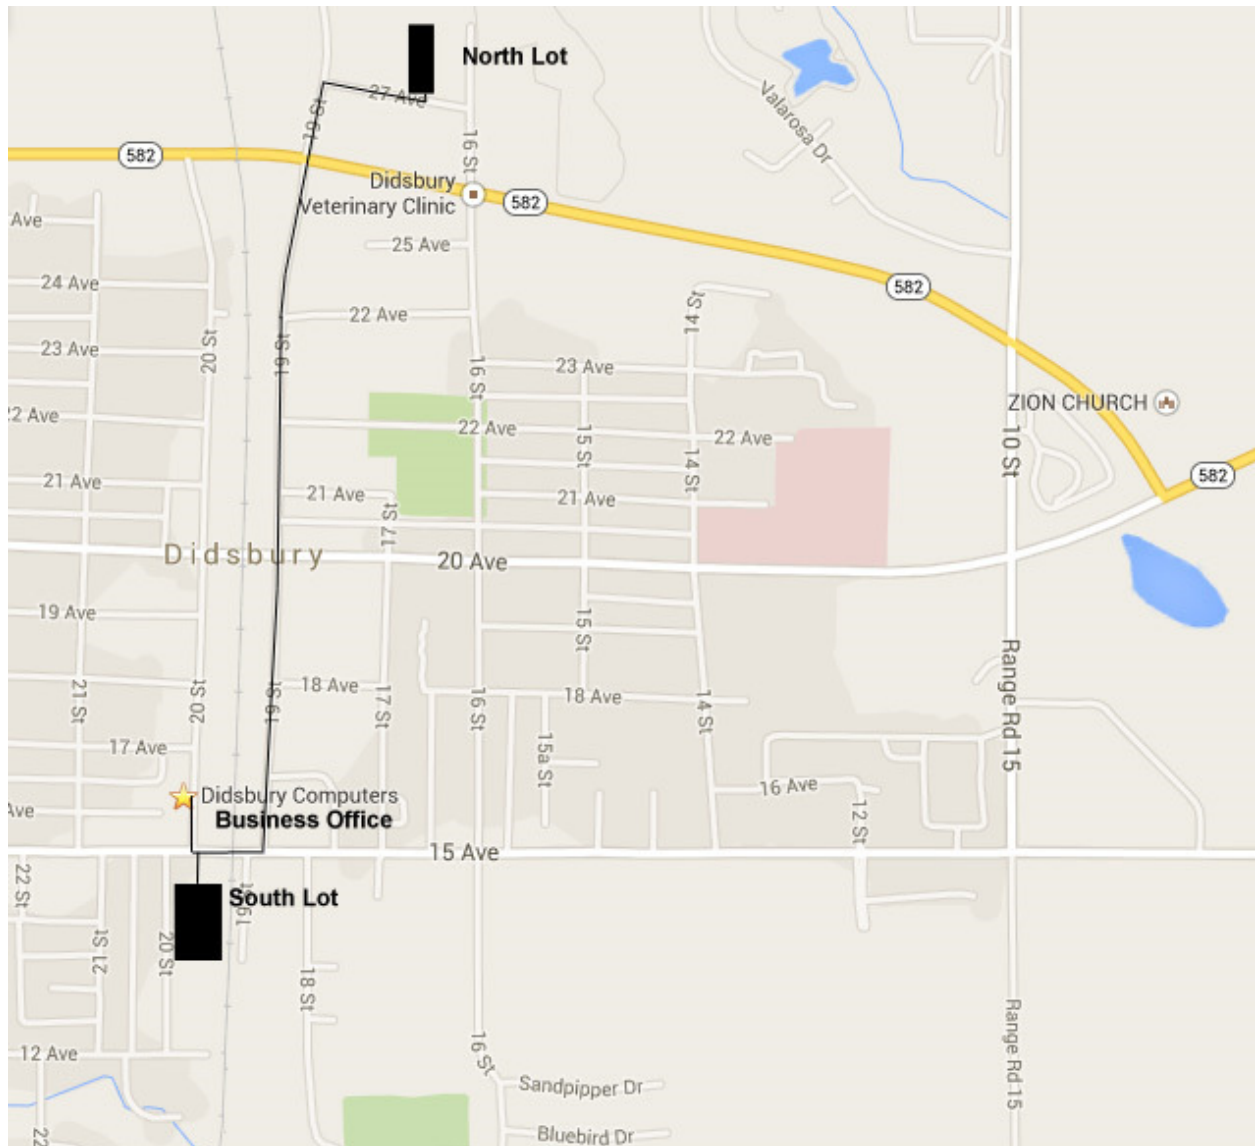

Directions from Didsbury Mini Storage Business Office to the Storage Lots

SOUTH LOT

From our business office, go south on 20th Street to the T-intersection. Our gate access is just past the Hi-Ho Gas parking lot.

NORTH LOT

From our business office, go south on 20th Street to the T-intersection (15th Ave). Turn left. After crossing the railway tracks, turn left on 19th Street. Follow north, past the 582 by-pass road. Then turn right at the first intersection (27th Ave). The storage lot is located on the left (North) side of the road.